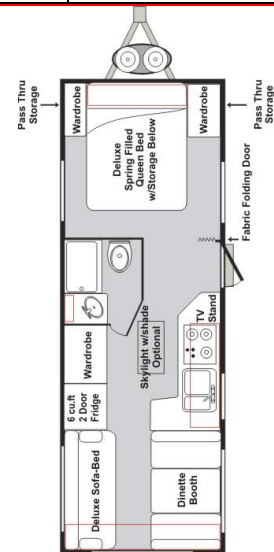

Hard wall Sleeps 6
Air conditioning
Large 6 cu' 2 Door fridge
Microwave
6 gal DSI H/ W Tank
Deluxe Sofa- bed
AM/FM/DVD
Dinette
Queen island bed with storage
Solar tempered windows
TV Antenna
2-30 lb propane tanks
205/75R15B tires with Spare

Exterior BBQ Outlet
18' Carefree Awning
Length 27'
Width 8'
Height 9' 10"
Front exterior pass thru storage
Fresh Water Capacity 37 gal
Grey/Black Water Capacity 55 gal total
Net Cargo Capacity 2335 lbs
GVW 6480 lbs
Dry Weight 4145 lbs
RV Tech inspected
Professionally cleaned